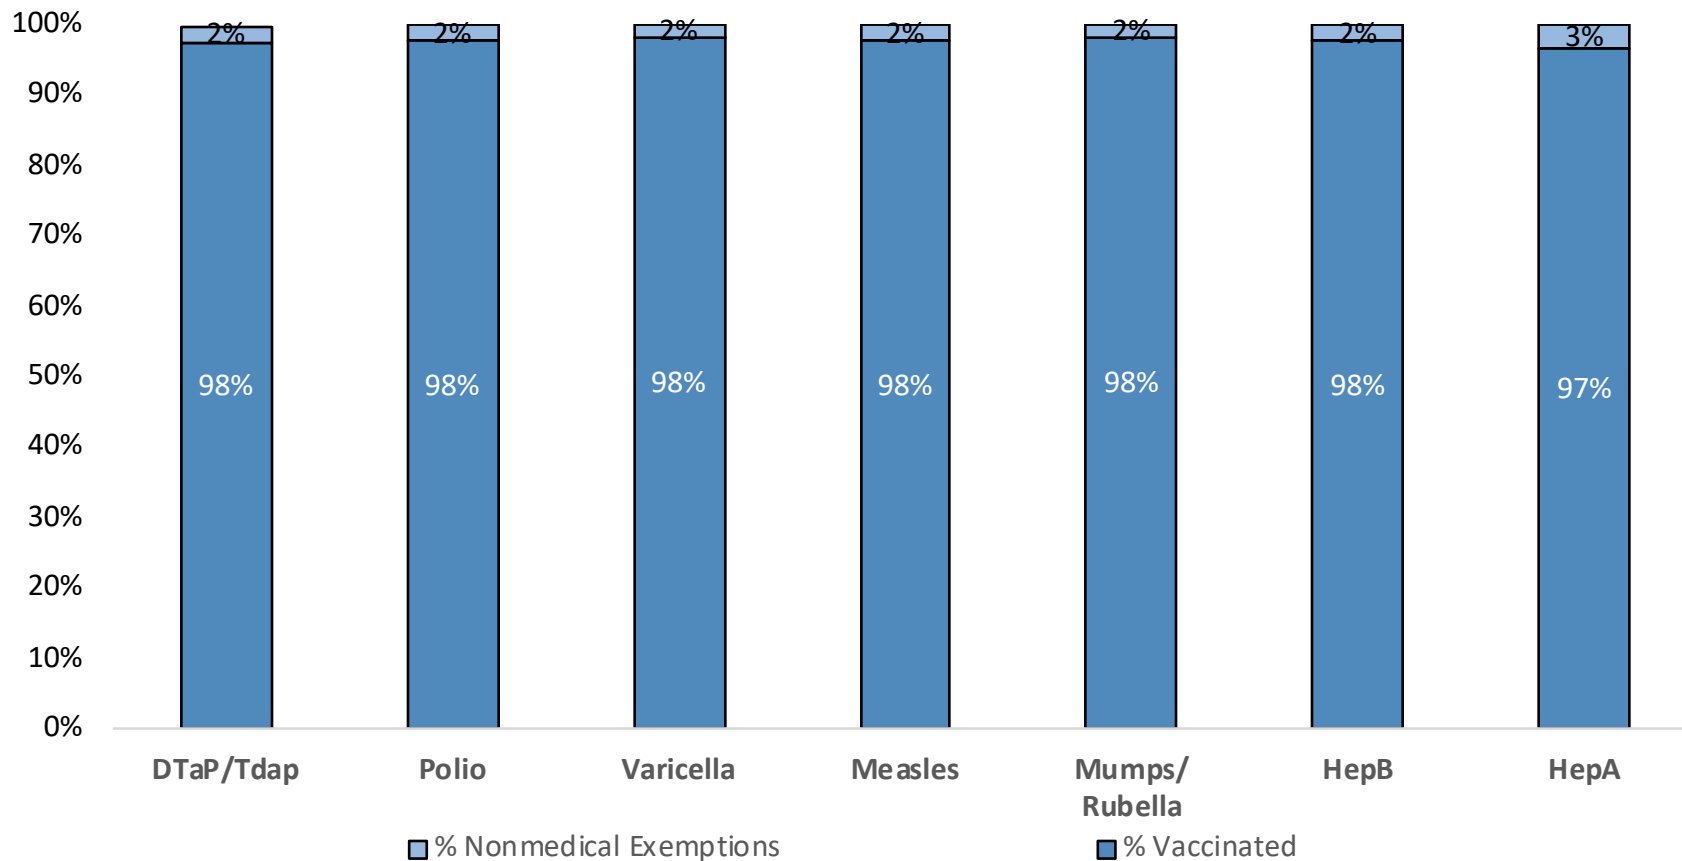

How many kids at Kelly Creek ES are vaccinated: March 2022*

Number of children at the school**: **362**
 Percent of children with no immunization or exemption record: **0%**
 Percent of children with a medical exemption for one or more vaccine(s): **0%**

* Not all immunizations are required for all grades. These numbers may not total 100% if some children have medical exemptions, or are incomplete or in process with immunizations but do not need an exemption because they are on schedule.