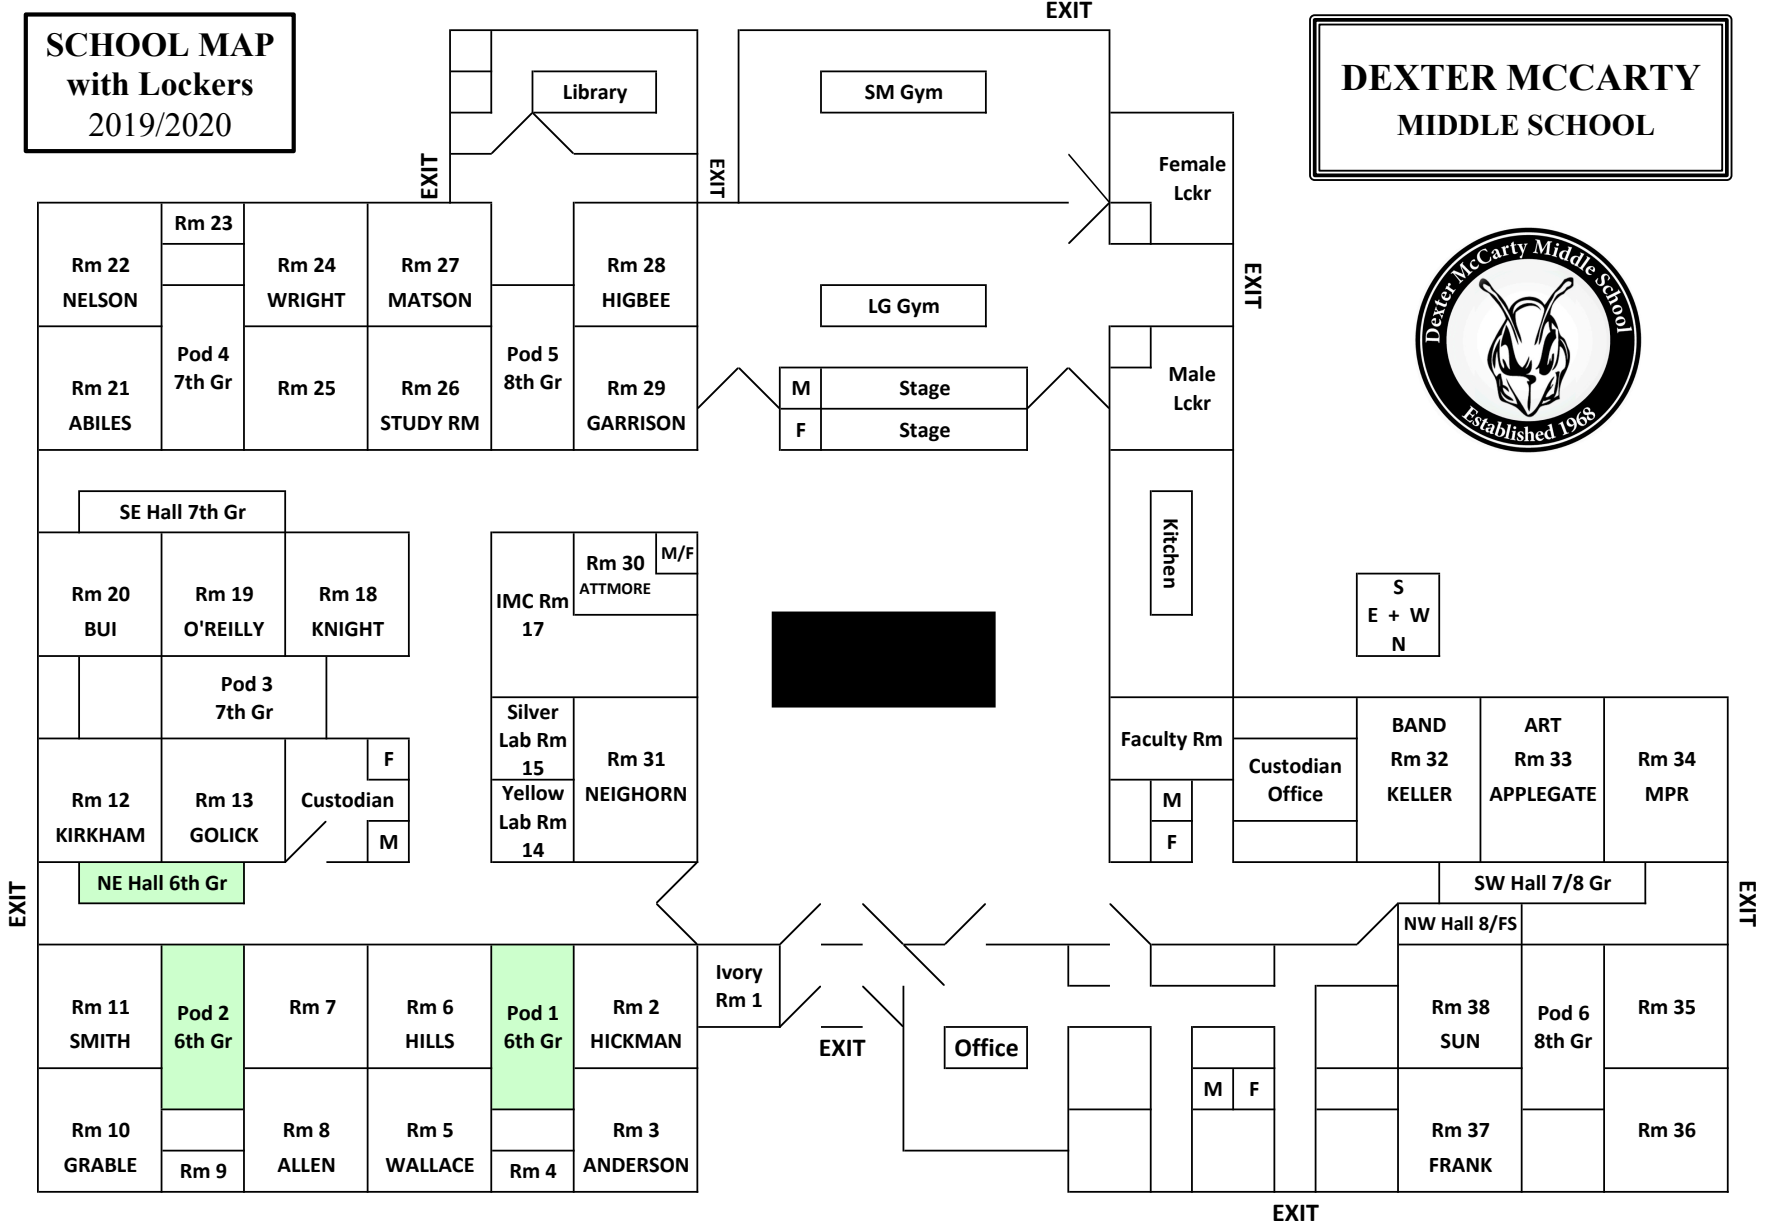

SCHOOL MAP
with Lockers
2019/2020

DEXTER MCCARTY
MIDDLE SCHOOL

S
E + W
N

EXIT