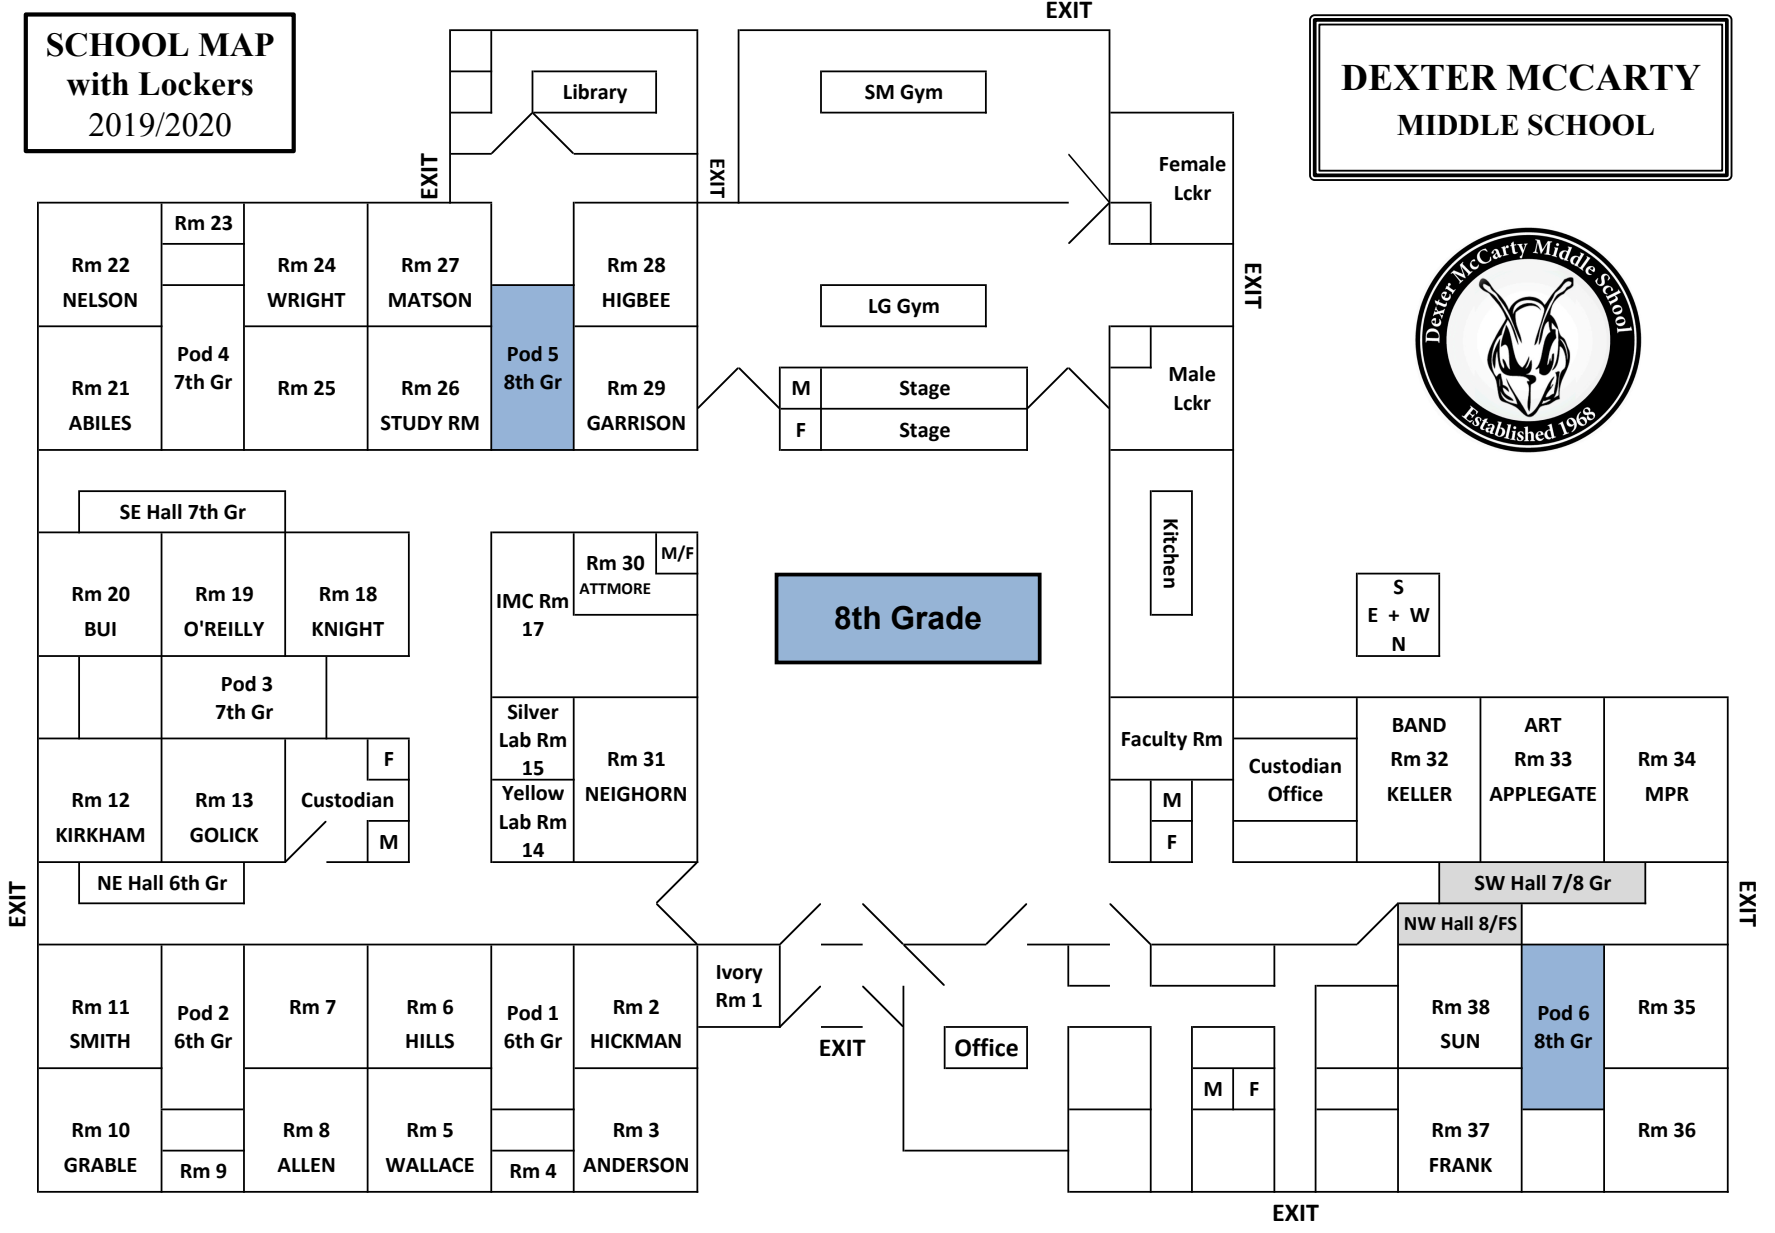

SCHOOL MAP
with Lockers
2019/2020

DEXTER MCCARTY
MIDDLE SCHOOL

8th Grade