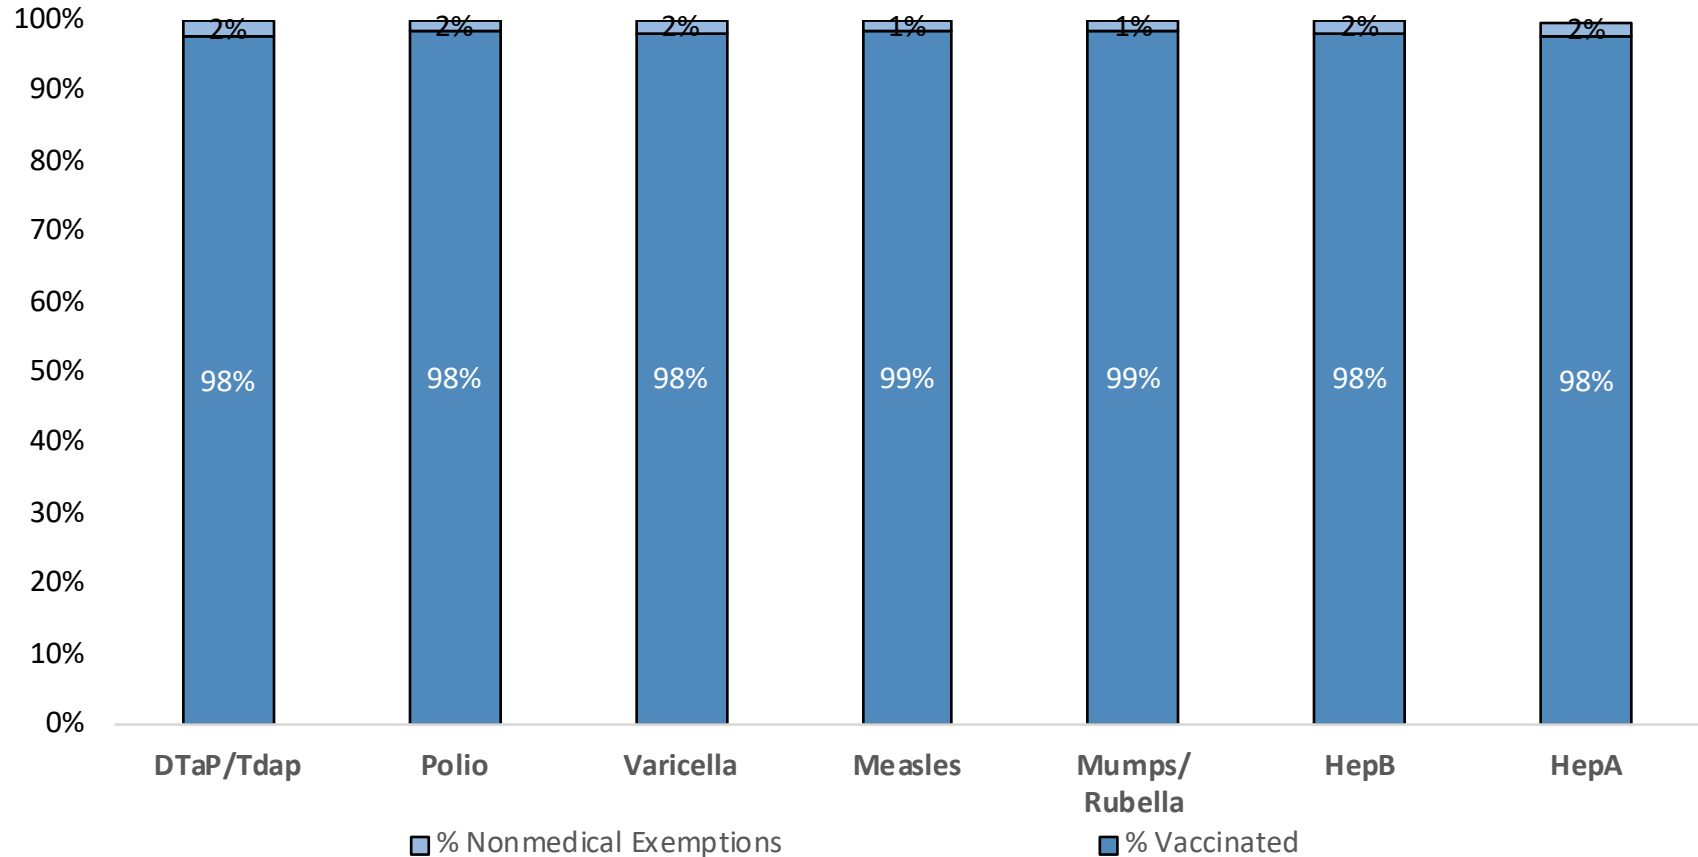

### How many kids at Gordon Russell MS are vaccinated: March 2022\*

Number of children at the school\*\*: **620**  
 Percent of children with no immunization or exemption record: **0%**  
 Percent of children with a medical exemption for one or more vaccine(s): **0%**